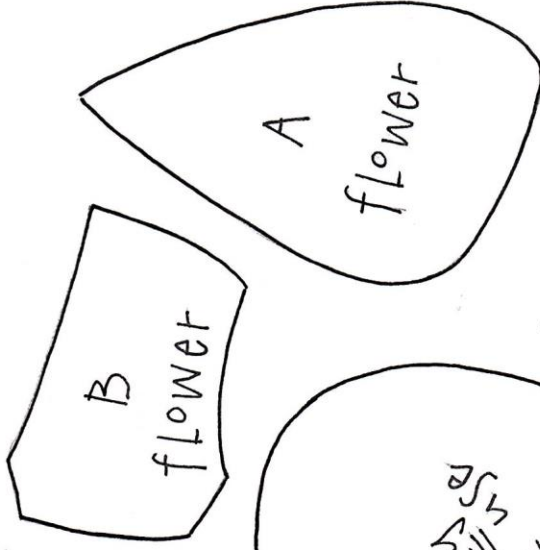

# Signs of Spring Layout

2019 Butternut Plaid / Grace Lombardo

Actual Size  
1 inch  
2.5 cm

# Signs of Spring - Pattern

corner block

For Personal use only  
Not for commercial use  
Images are reversed  
Wings with fusible  
for use

stem

2019 [ButternutPlaid.com/](http://ButternutPlaid.com/)  
Grace Lombardo