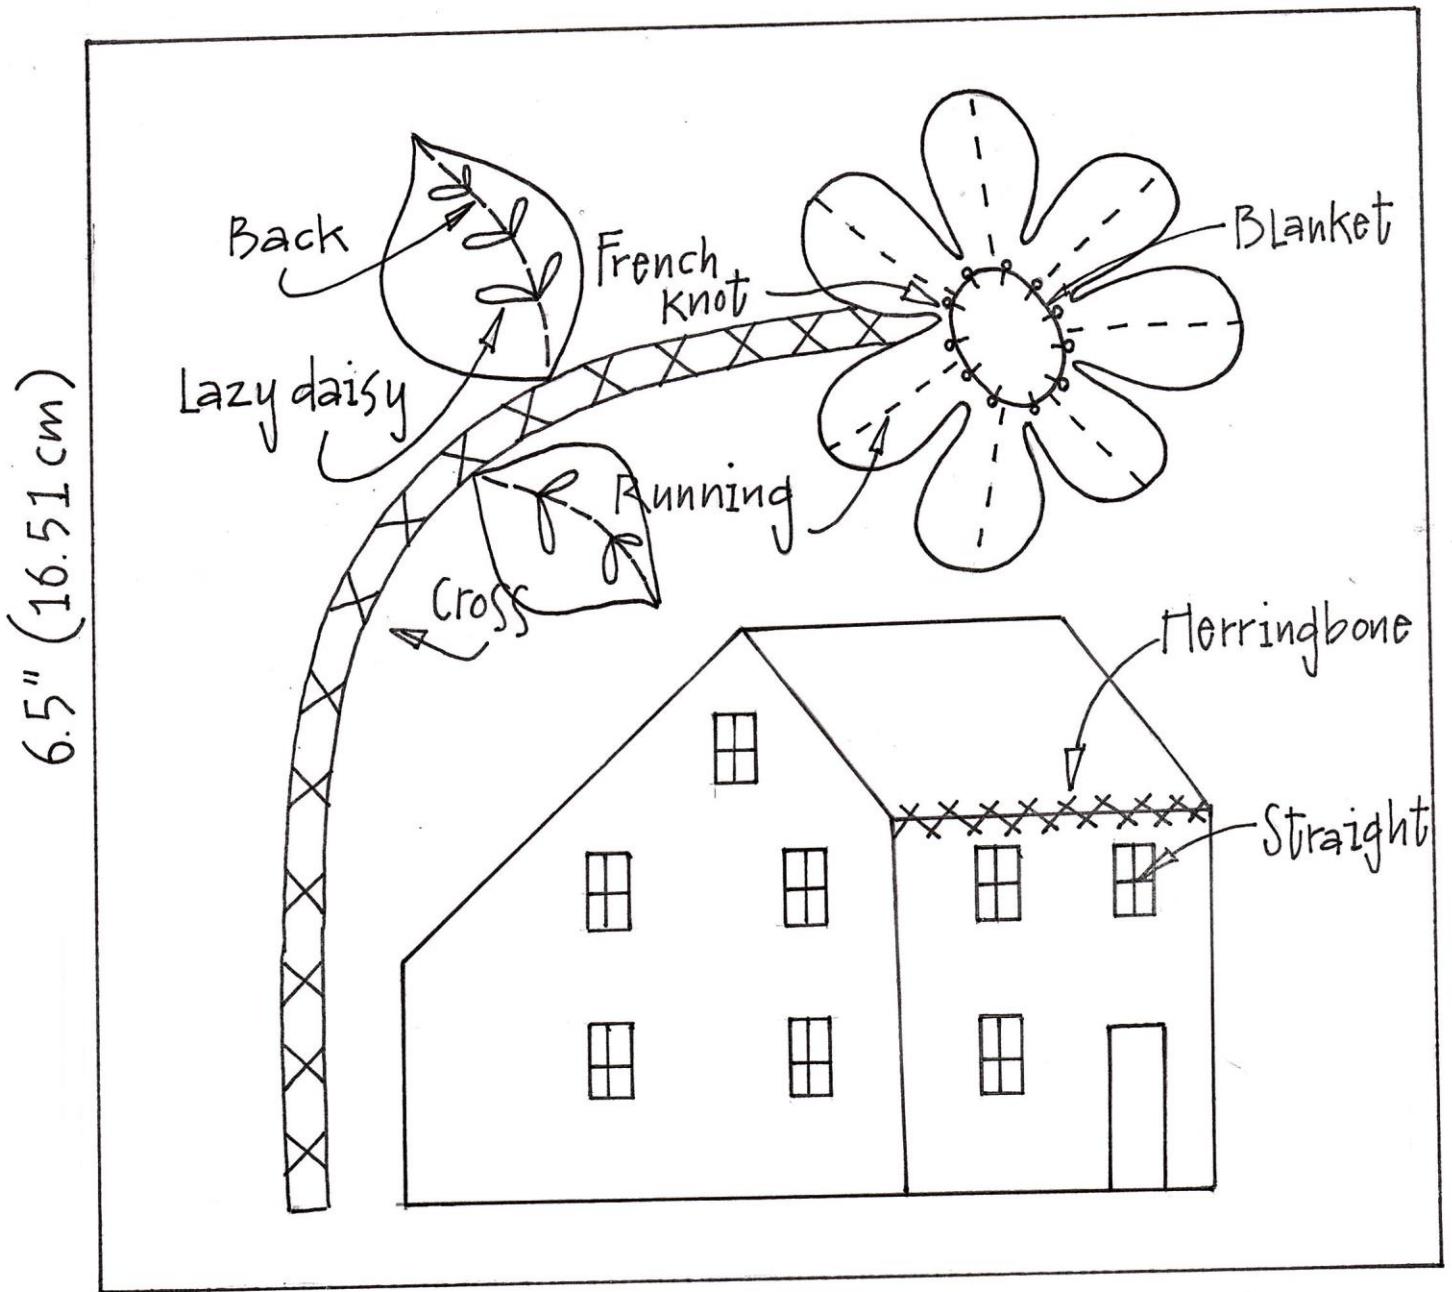

# Home – Layout

6.5" x 7" Finished Size

7" (17.78 cm)  
Finished size

# Home – Pattern

Images are reversed for use with fusible web

1 inch  
2.5 cm