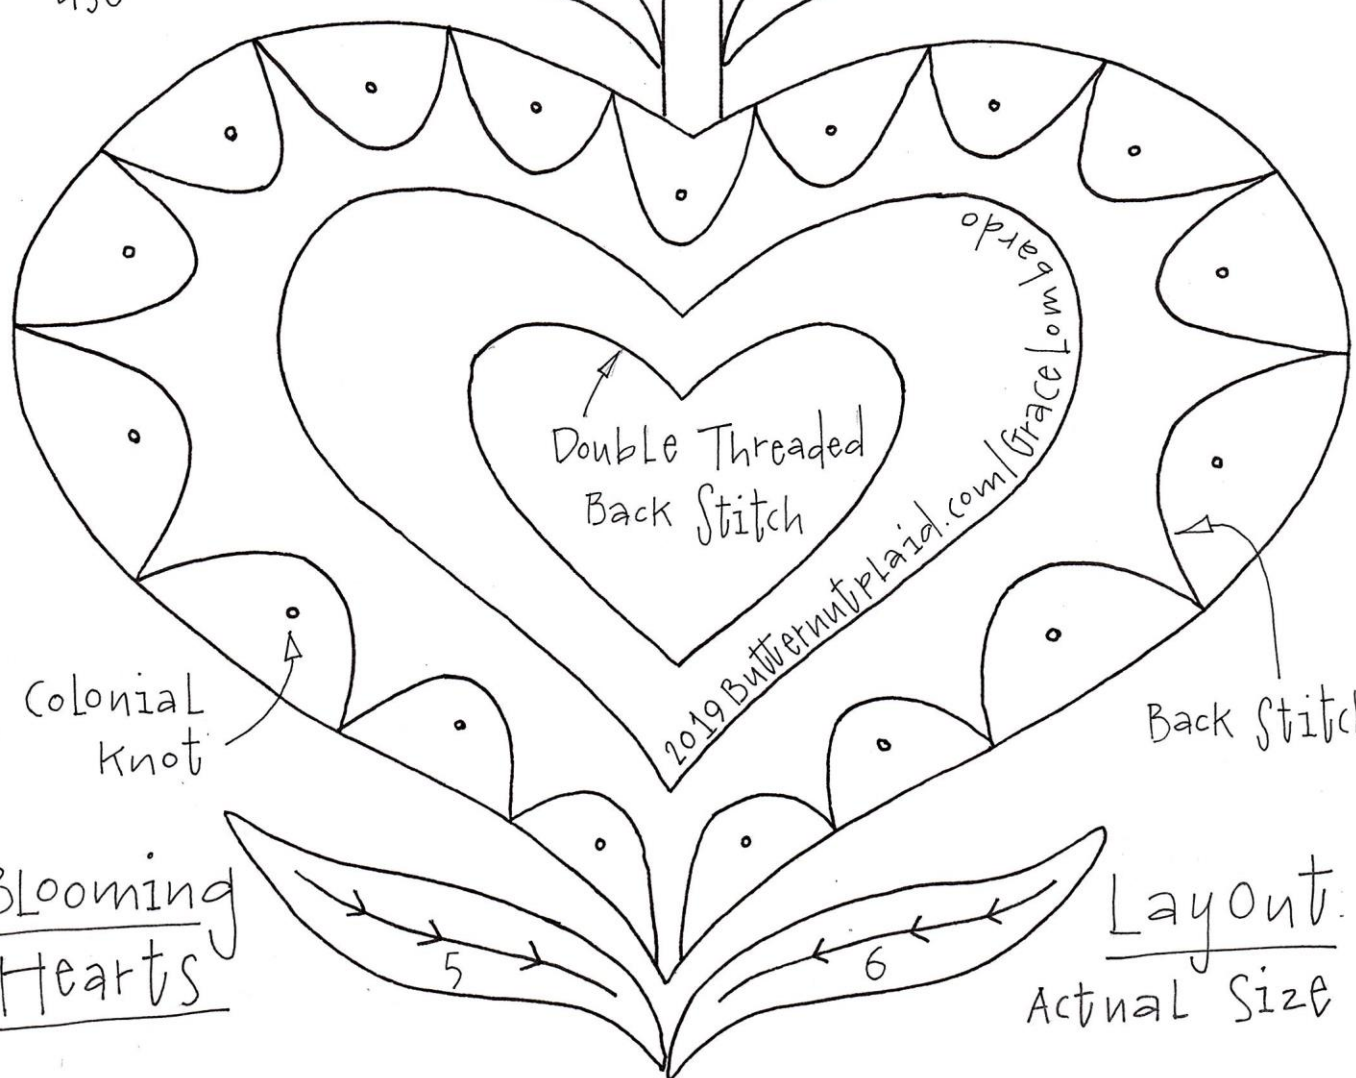

C

D

Running
Stitch

Closed
fly

For personal
use only

Not for commercial
use

Stem
Stitch

1

2

4

3

Double Threaded
Back Stitch

2019 ButterknitPlaid.com/GraceFomare

Back
Stitch

Colonial
Knot

Blooming
Hearts

Layout:
Actual Size

5

6