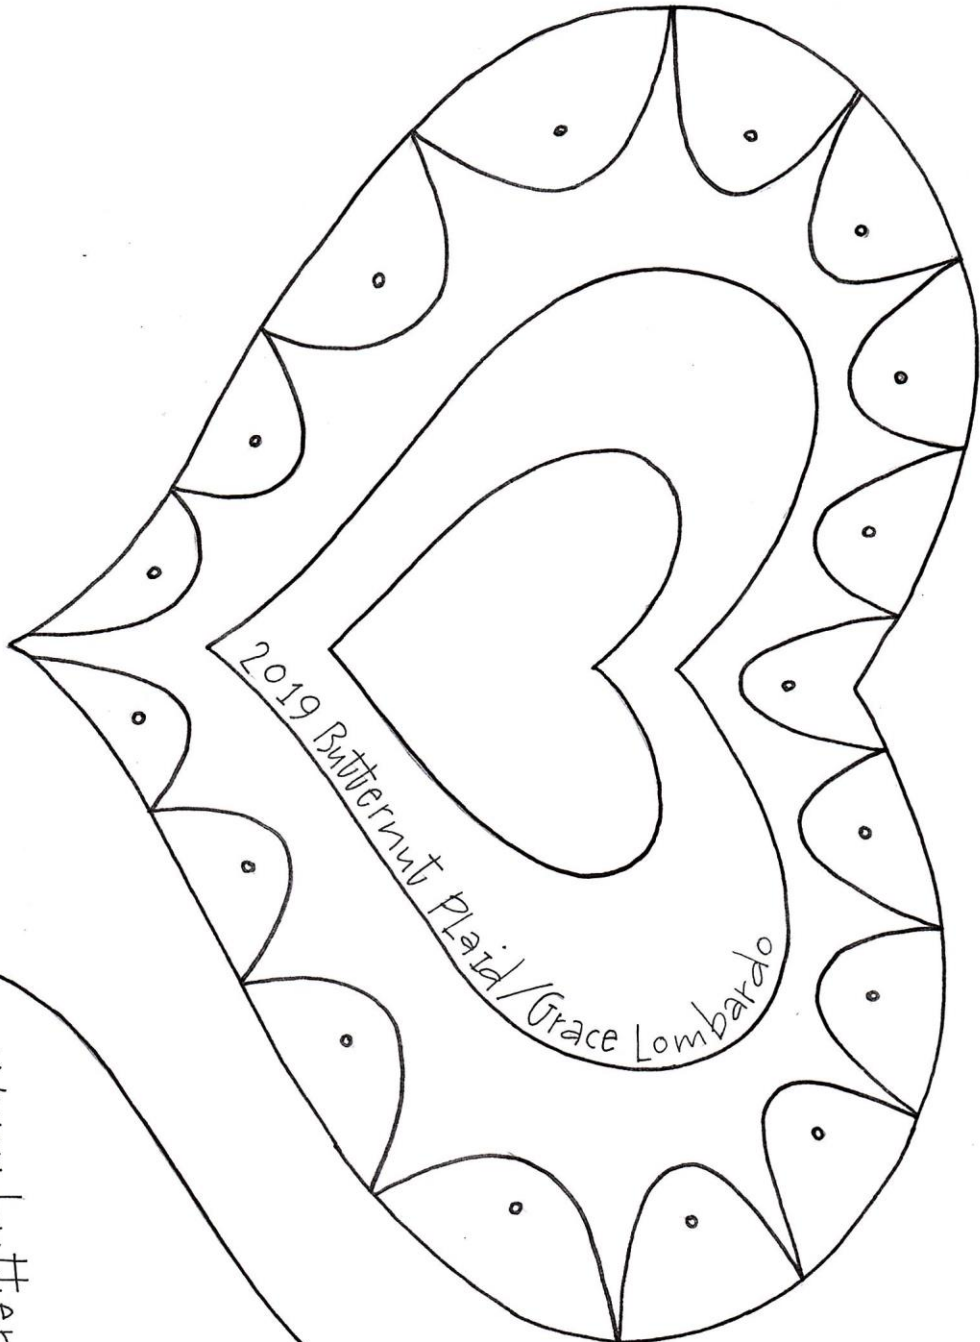

D

Blooming Hearts - Pattern
(page 1)
For personal use only
Not for commercial use

2019 Butternut Plaid / Grace Lombardo

1.0 inch
2.5 cm

Test Square

←

1.0 inch
2.5 cm

Test Square

C

D

Running
Stitch

Closed
fly

For personal
use only

Not for commercial
use

Stem
Stitch

1

2

4

3

Double Threaded
Back Stitch

2019 ButterknitPlaid.com/GraceFomare

Back
Stitch

Colonial
Knot

Blooming
Hearts

Layout:
Actual Size

5

6