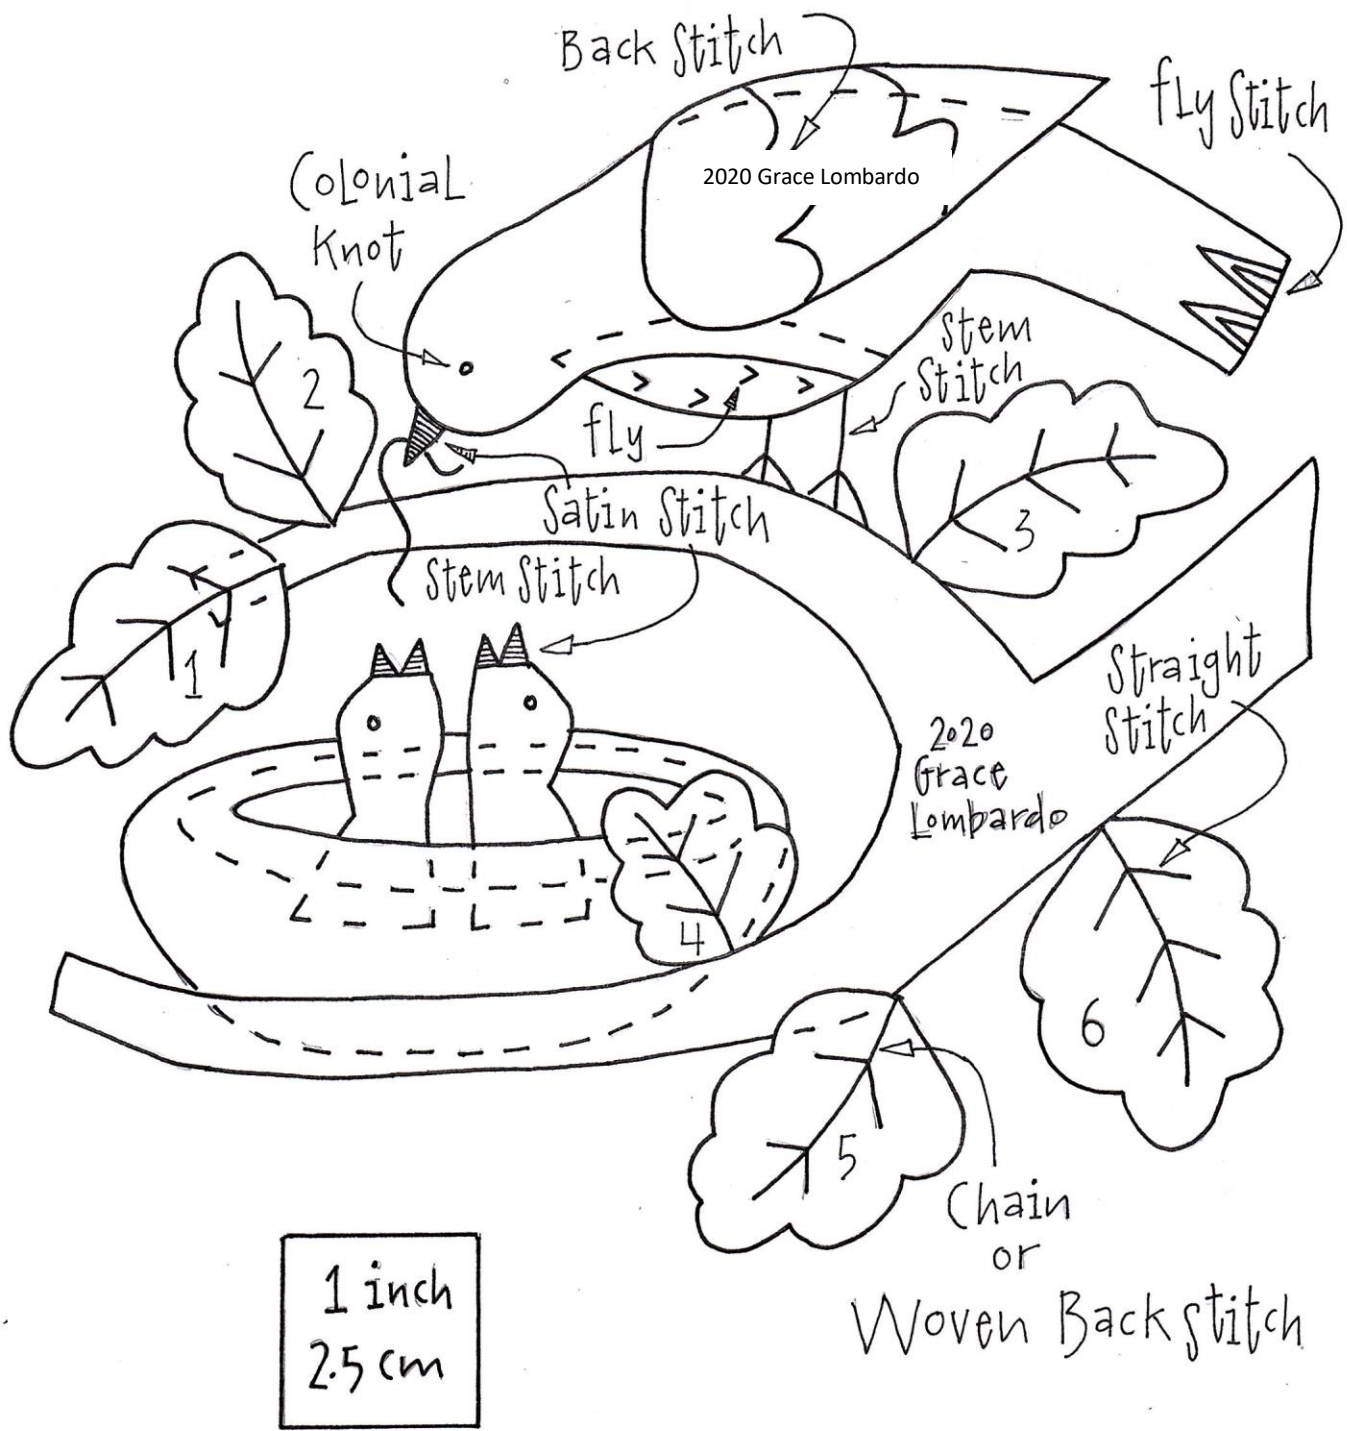

BIRDS OF A FEATHER BOM

BLOCK #5 – LAYOUT

ACTUAL SIZE

BIRDS OF A FEATHER BOM
BLOCK #5 – PATTERN

Reverse images if using fusible web

Add a scant 1/4" seam allowance for needle turn applique