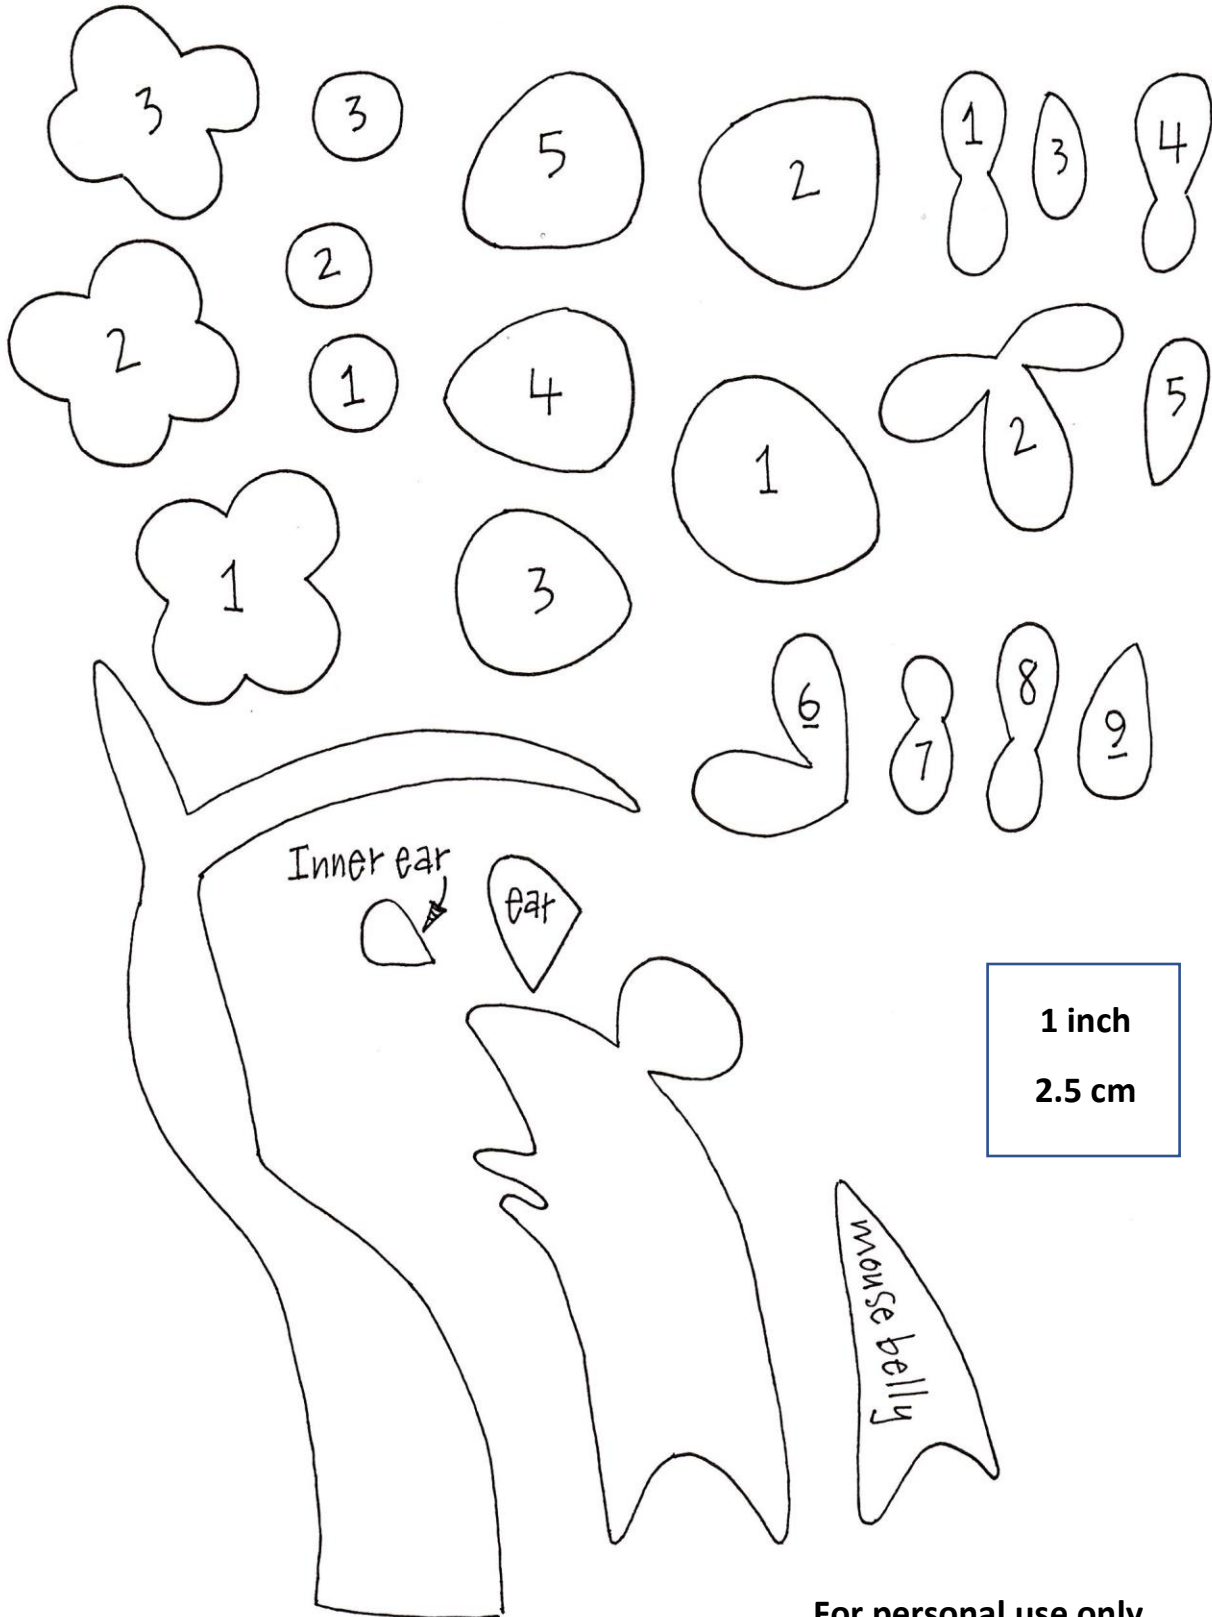

Phoebe and the Strawberry Tree – Layout

2021 Grace Lombardo

<https://www.butternutplaid.com>

1 inch
2.5 cm

For personal use only

Not for commercial use

Phoebe and the Strawberry Tree – Pattern #1

2021 Grace Lombardo

<https://www.butternutplaid.com>

Images are reversed for use with fusible web

For personal use only
Not for commercial use

Phoebe and the Strawberry Tree – Pattern #2

2021 Grace Lombardo

<https://www.butternutplaid.com>

Images are reversed for use with fusible web

1 inch
2.5 cm

For personal use only
Not for commercial use