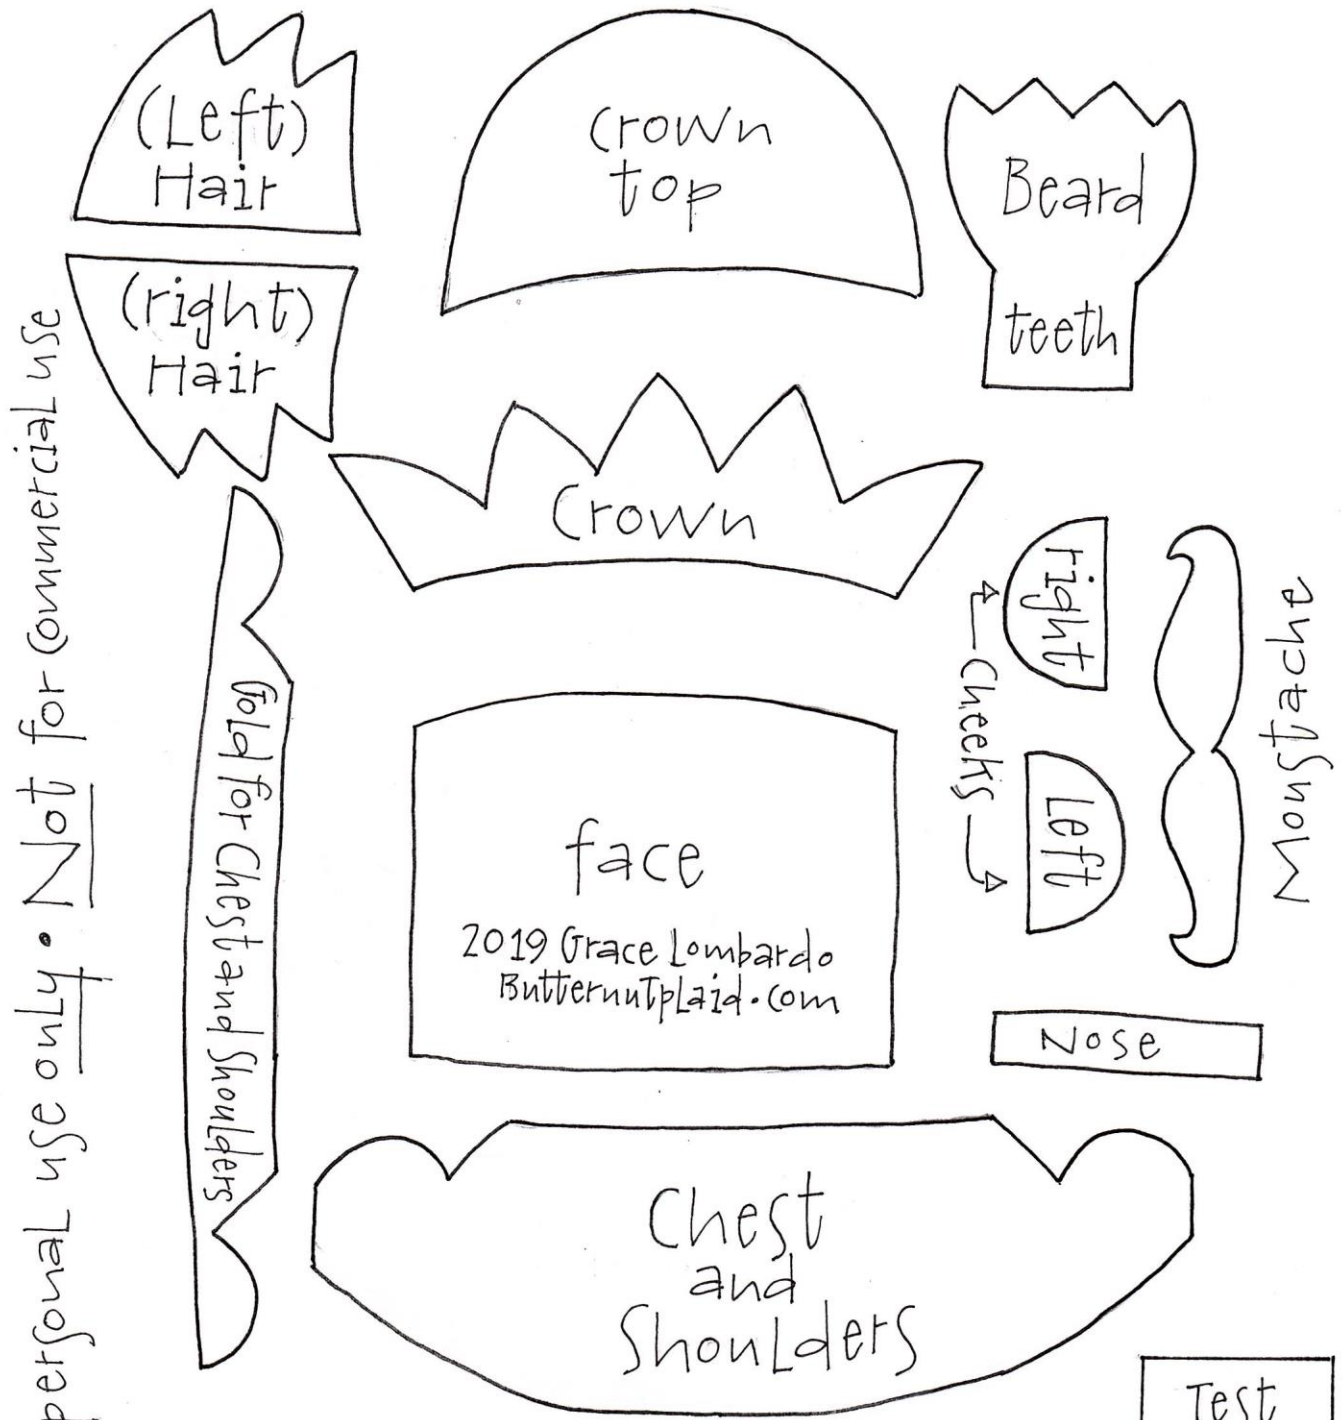

# Nutcracker Ornament Layout

For personal use only  
Not for commercial use

Test  
Square  
1.0 inch

# Nutcracker Ornament

Pattern 1 of 2

2019 Grace Lombardo / [butternutplaid.com](http://butternutplaid.com)

For personal use only • Not for commercial use

Images are reversed for use with fusible web

For personal use only • Not for commercial use

# Nutcracker Ornament

Pattern 2 of 2

Images are reversed for use with fusible web